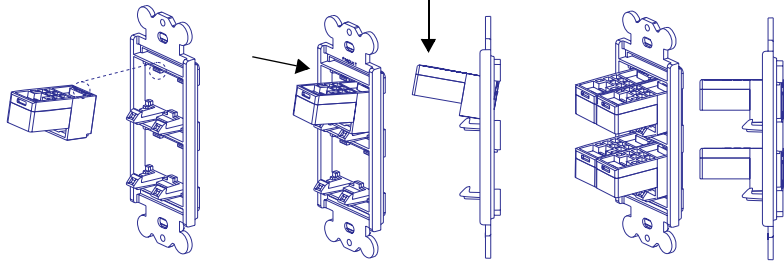

PAN-WAY™ SNAP-ON
FACEPLATES WITH
COMMUNICATION MODULES

FOR USE WITH **PANDUIT®**
SURFACE RACEWAY
ROUTING SYSTEMS
WITH 70mm WIDE COVERS
(T-70, TWIN-70, TE70, AND TG-70)

PART NUMBERS: T70PGS, T70PS

INSTALLATION INSTRUCTIONS

©Panduit Corp. 1998

Made in U.S.A.

For Technical Assistance call: 888-506-5400, Ext. 8287