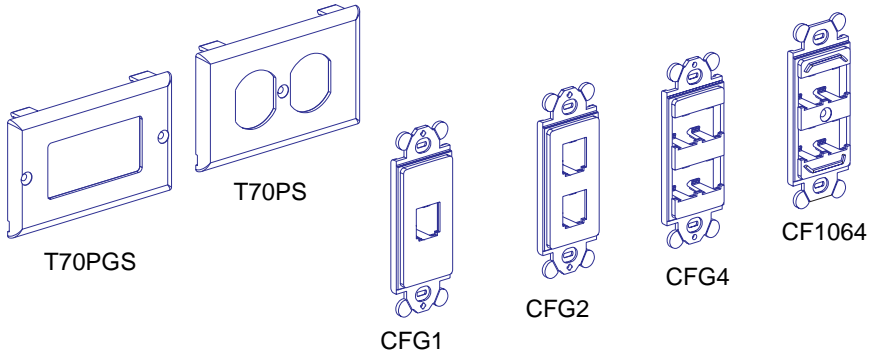

PAN-WAY™ SNAP-ON
FACEPLATES WITH
COMMUNICATION MODULES

FOR USE WITH **PANDUIT®**
SURFACE RACEWAY
ROUTING SYSTEMS
WITH 70mm WIDE COVERS
(T-70, TWIN-70, TE70, AND TG-70)

PART NUMBERS: T70PGS, T70PS

INSTALLATION INSTRUCTIONS

©Panduit Corp. 1998

Made in U.S.A.

For Technical Assistance call: 888-506-5400, Ext. 8287