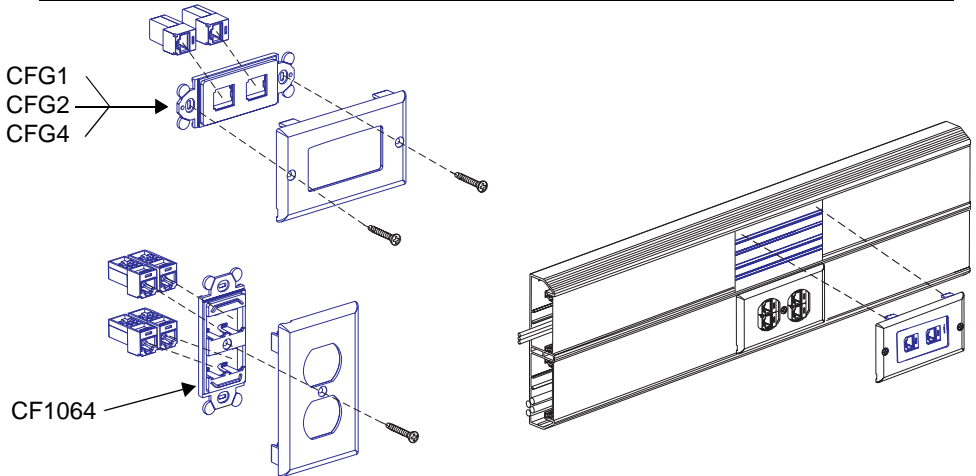

PAN-WAY™ SNAP-ON
FACEPLATES WITH
COMMUNICATION MODULES

FOR USE WITH **PANDUIT®**
SURFACE RACEWAY
ROUTING SYSTEMS
WITH 70mm WIDE COVERS
(T-70, TWIN-70, TE70, AND TG-70)

PART NUMBERS: T70PGS, T70PS

INSTALLATION INSTRUCTIONS

©Panduit Corp. 1998

Made in U.S.A.

For Technical Assistance call: 888-506-5400, Ext. 8287